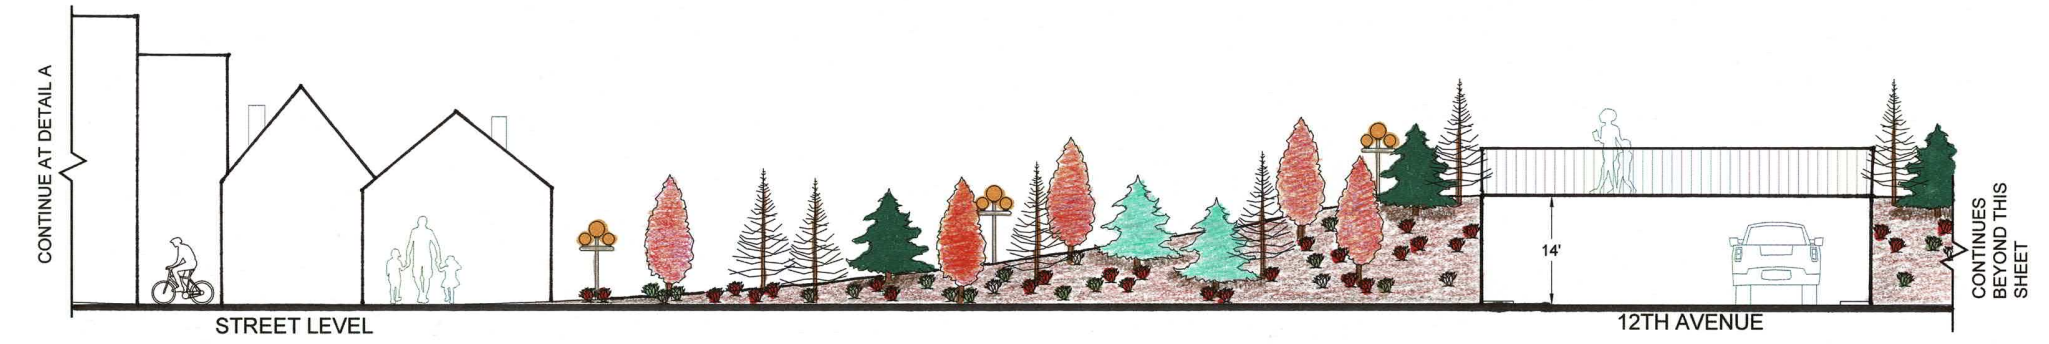

**A** FAIRVIEW GREENWAY TRAIL SYSTEM 16' OVERPASS AT 15TH, 13TH, 9TH, 6TH, 5TH, 3RD, AND 1ST AVENUES 0 4' 8' 16'  
SCALE: 1" = 16'-0"

**B** FAIRVIEW GREENWAY TRAIL SYSTEM 14' OVERPASS AT 14TH, 12TH, 11TH, 10TH, 8TH, 7TH, AND 4TH AVENUES 0 4' 8' 16'  
SCALE: 1" = 16'-0"

**C** FAIRVIEW GREENWAY TRAIL SYSTEM SITE PLAN NOT TO SCALE PLAN NORTH