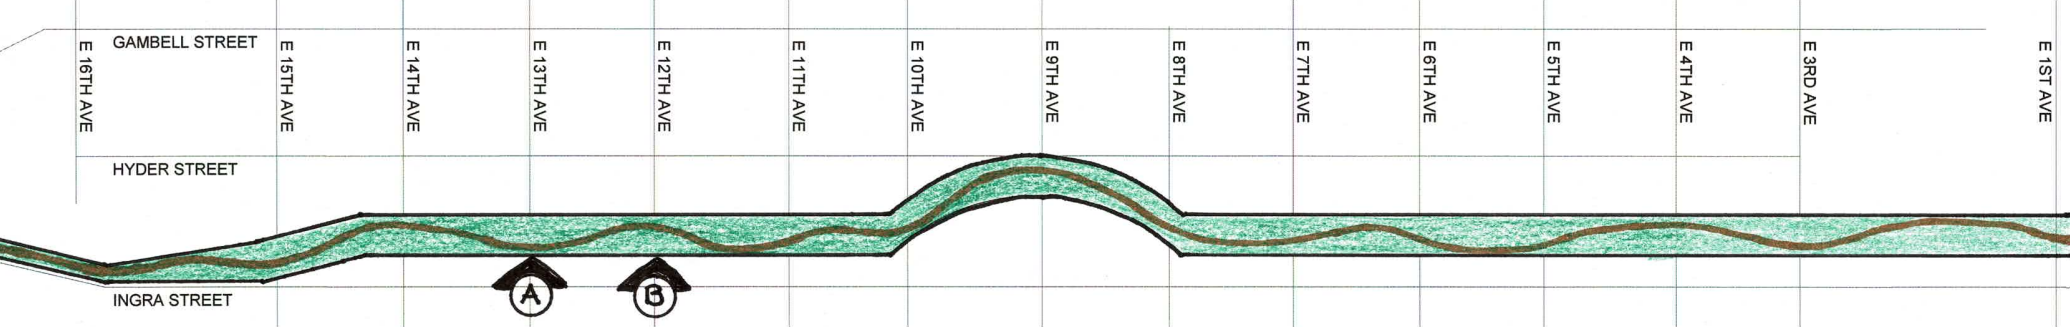

**A** FAIRVIEW GREENWAY TRAIL SYSTEM 16' OVERPASS AT 15TH, 13TH, 9TH, 6TH, 5TH, 3RD, AND 1ST AVENUES 0 4' 8' 16'  
SCALE: 1" = 16'-0"

**B** FAIRVIEW GREENWAY TRAIL SYSTEM 14' OVERPASS AT 14TH, 12TH, 11TH, 10TH, 8TH, 7TH, AND 4TH AVENUES 0 4' 8' 16'  
SCALE: 1" = 16'-0"

**C** FAIRVIEW GREENWAY TRAIL SYSTEM SITE PLAN NOT TO SCALE PLAN NORTH